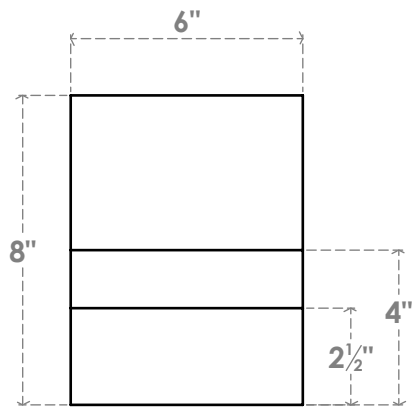

RFTP06X08X36RID

6"W X 8"H X 36"L RIDGEWOOD ARCHITECTURAL GRADE PVC RAFTER TAIL

SIDE PROFILE

FRONT PROFILE

ISOMETRIC

EKENA
MILLWORK
 EKENA MILLWORK
 2300 WEST MAIN ST.
 CLARKSVILLE, TX 75426
 TOLL FREE: 866-607-0453
 WWW.EKENAMILLWORK.COM