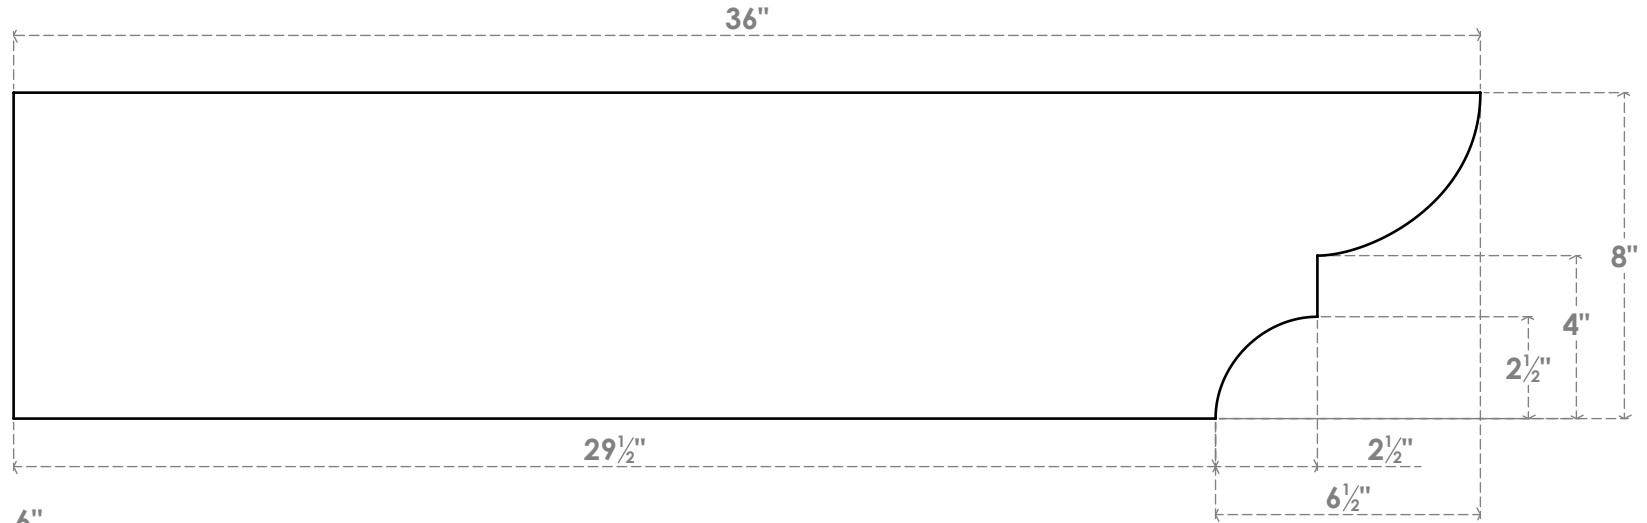

RFTP06X08X36RID

6"W X 8"H X 36"L RIDGEWOOD ARCHITECTURAL GRADE PVC RAFTER TAIL

SIDE PROFILE

FRONT PROFILE

ISOMETRIC

EKENA
MILLWORK
 EKENA MILLWORK
 2300 WEST MAIN ST.
 CLARKSVILLE, TX 75426
 TOLL FREE: 866-607-0453
 WWW.EKENAMILLWORK.COM